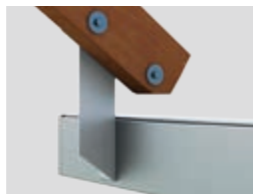

Rafter mounting
(with protruding roof)

Atmospheric light, powerful warmth

Your options for great comfort: spend pleasant evenings on the patio under **LED spotlights** that can be dimmed infinitely and are integrated in the awning cassette. You can even enjoy your patio at cooler times with the **Tempura Quadra Universal heating system**. It can be retro-fitted and is unobtrusively fitted to the house facade.