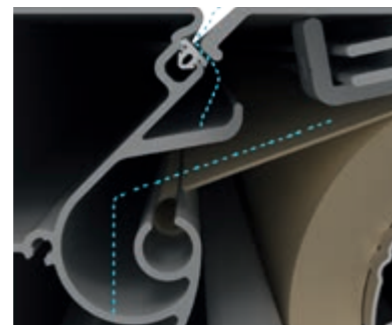

Premium quality
made in Germany

Most definitely
an original product

Kubata technical data

Max. width	6.5 m
Max. projection	4 m
Cassette dimensions	205 x 210 mm
Wind protection	tested to wind force 5 (Beaufort)
Pitch	5° – 40°
Installation alternatives	can be installed on walls, ceilings and rafters
Motor drive	as standard

Well protected against the wet and dirt

The all-round enclosed and robust **awning cassette** keeps the fabric and other component parts just as well protected from the elements as the **controlled rain drainage** within the front profile. As a result, you can enjoy your sun protection for many years. Kubata is fixed almost flush to the wall so that no rainwater or dirt makes the house wall dirty under the awning cassette.